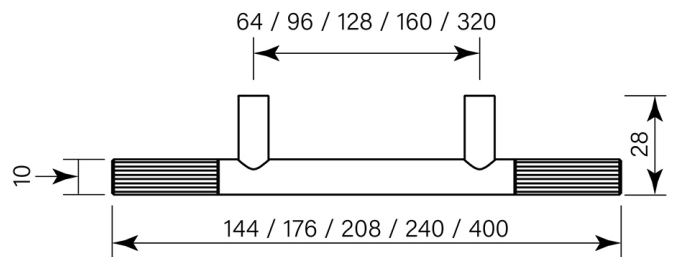

PRODUCT SPECIFICATION

36035

BAR PULL END FLUTE 144 (64HS)

FEATURES

- Brass construction
- Robust fixing
- Overall length 144 mm
- Fitting spacing 64 mm

**BATHROOM COLLECTIVE**

Phone Number: (02) 9011-5711