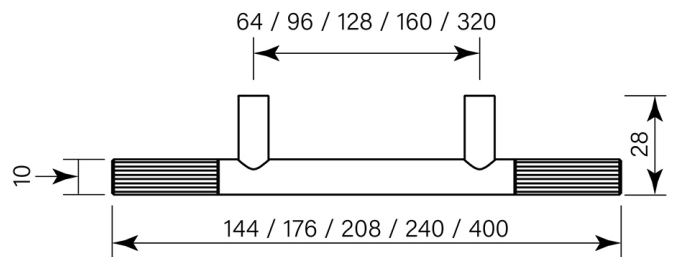

PRODUCT SPECIFICATION

36036

BAR PULL END FLUTE 176 (96HS)

FEATURES

- Brass construction
- Robust fixing
- Overall length 176 mm
- Fitting spacing 96 mm

BATHROOM COLLECTIVE

Phone Number: (02) 9011-5711