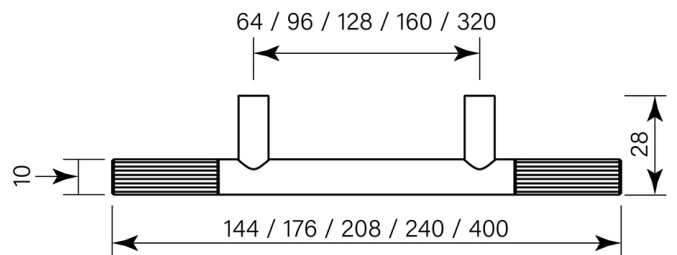

PRODUCT SPECIFICATION

36037

BAR PULL END FLUTE 208 (128HS)

FEATURES

- Brass construction
- Robust fixing
- Overall length 208 mm
- Fitting spacing 128 mm

BATHROOM COLLECTIVE

Phone Number: (02) 9011-5711