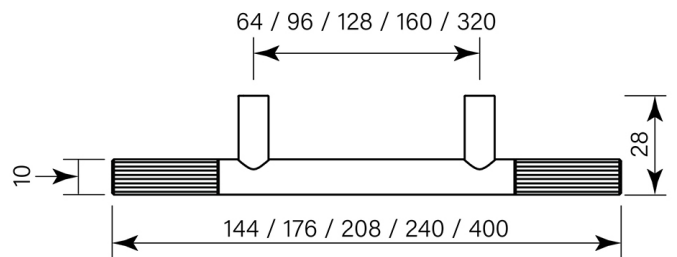

PRODUCT SPECIFICATION

36038

BAR PULL END FLUTE 240 (160HS)

FEATURES

- Brass construction
- Robust fixing
- Overall length 240 mm
- Fitting spacing 160 mm

BATHROOM COLLECTIVE

Phone Number: (02) 9011-5711