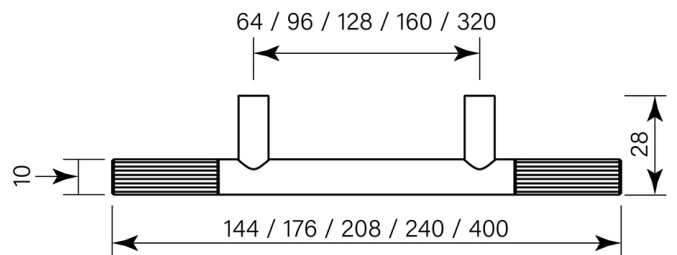

PRODUCT SPECIFICATION

36039

BAR PULL END FLUTE 400 (320HS)

FEATURES

- Brass construction
- Robust fixing
- Overall length 400 mm
- Fitting spacing 320 mm

BATHROOM COLLECTIVE

Phone Number: (02) 9011-5711