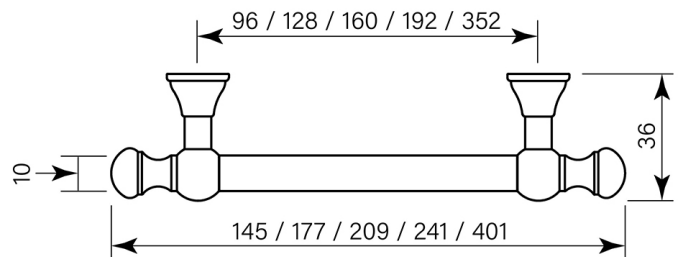

PRODUCT SPECIFICATION

36040

CLASSIC BAR PULL 145 (96HS)

FEATURES

- Brass construction
- Robust fixing
- Overall length 145 mm
- Fitting spacing 96 mm

BATHROOM COLLECTIVE

Phone Number: (02) 9011-5711