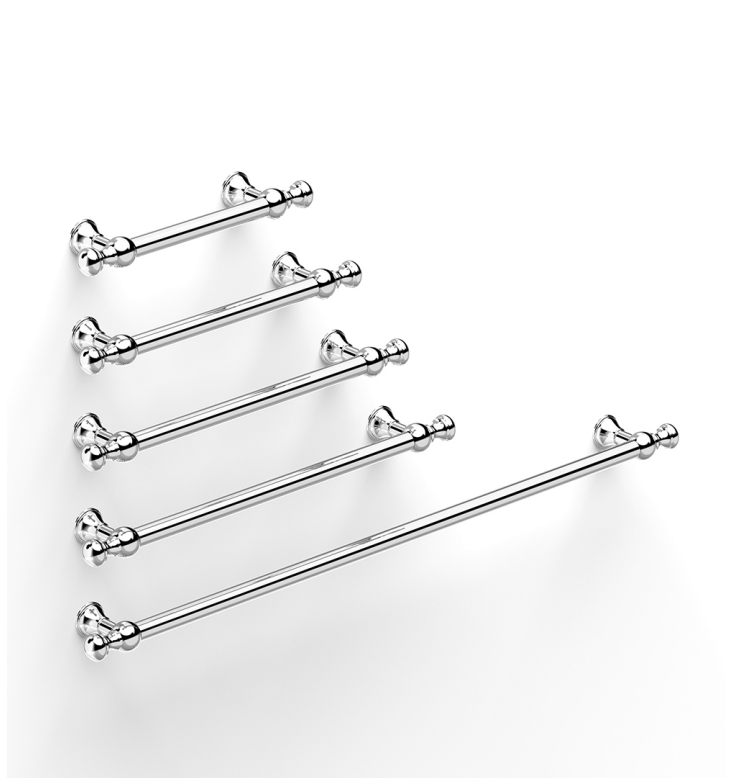

PRODUCT SPECIFICATION

36040

CLASSIC BAR PULL 145 (96HS)

FEATURES

- Brass construction
- Robust fixing
- Overall length 145 mm
- Fitting spacing 96 mm

BATHROOM COLLECTIVE

Phone Number: (02) 9011-5711