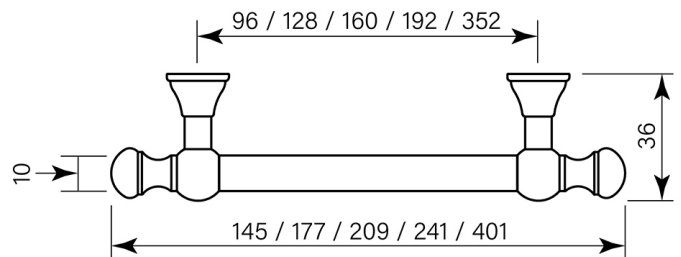

PRODUCT SPECIFICATION

36041

CLASSIC BAR PULL 177 (128HS)

FEATURES

- Brass construction
- Robust fixing
- Overall length 177 mm
- Fitting spacing 128 mm

**BATHROOM COLLECTIVE**

Phone Number: (02) 9011-5711