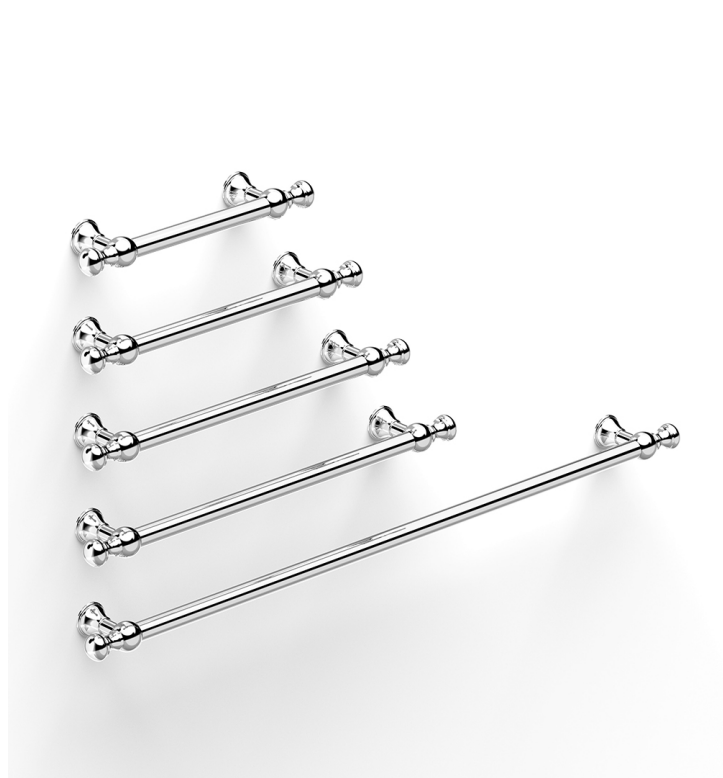

PRODUCT SPECIFICATION

36041

CLASSIC BAR PULL 177 (128HS)

FEATURES

- Brass construction
- Robust fixing
- Overall length 177 mm
- Fitting spacing 128 mm

**BATHROOM COLLECTIVE**

Phone Number: (02) 9011-5711