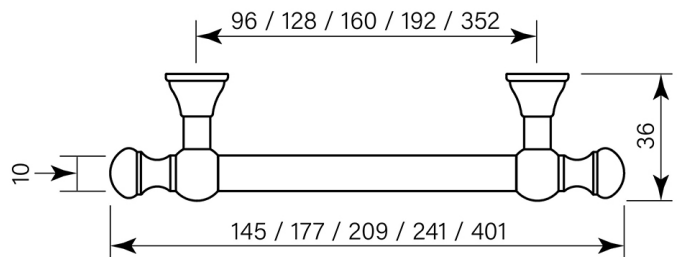

PRODUCT SPECIFICATION

36042

CLASSIC BAR PULL 209 (160HS)

FEATURES

- Brass construction
- Robust fixing
- Overall length 209 mm
- Fitting spacing 160 mm

BATHROOM COLLECTIVE

Phone Number: (02) 9011-5711