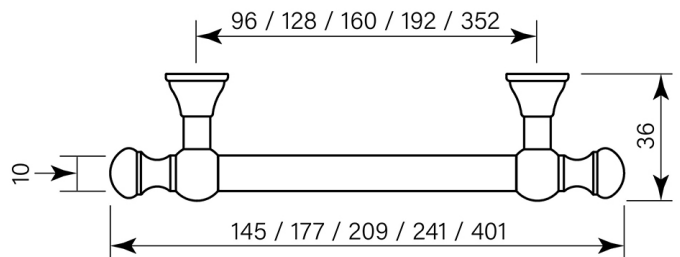

PRODUCT SPECIFICATION

36043

CLASSIC BAR PULL 241 (192HS)

FEATURES

- Brass construction
- Robust fixing
- Overall length 241 mm
- Fitting spacing 192 mm

BATHROOM COLLECTIVE

Phone Number: (02) 9011-5711