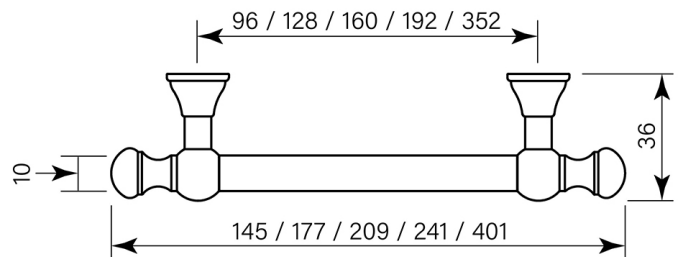

PRODUCT SPECIFICATION

36044

CLASSIC BAR PULL 401 (352HS)

FEATURES

- Brass construction
- Robust fixing
- Overall length 401 mm
- Fitting spacing 352 mm

BATHROOM COLLECTIVE

Phone Number: (02) 9011-5711