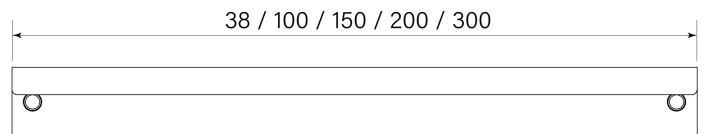

PRODUCT SPECIFICATION

36045
LIP PULL 38

FEATURES

- Brass construction
- Fastens to inside of door
- Max 20mm panel thickness
- Overall length 38 mm

BATHROOM COLLECTIVE

Phone Number: (02) 9011-5711