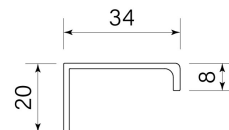

PRODUCT SPECIFICATION

36045
LIP PULL 38

FEATURES

- Brass construction
- Fastens to inside of door
- Max 20mm panel thickness
- Overall length 38 mm

BATHROOM COLLECTIVE

Phone Number: (02) 9011-5711