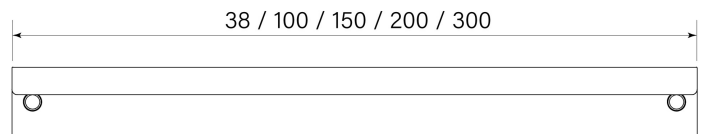

PRODUCT SPECIFICATION

36046
LIP PULL 100

FEATURES

- Brass construction
- Fastens to inside of door
- Max 20mm panel thickness
- Overall length 100 mm

BATHROOM COLLECTIVE

Phone Number: (02) 9011-5711