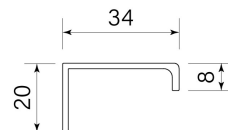

PRODUCT SPECIFICATION

36046
LIP PULL 100

FEATURES

- Brass construction
- Fastens to inside of door
- Max 20mm panel thickness
- Overall length 100 mm

BATHROOM COLLECTIVE

Phone Number: (02) 9011-5711