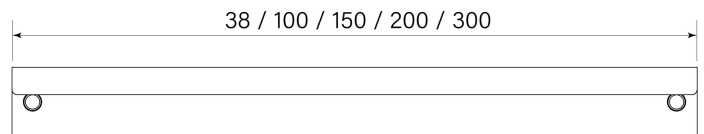

PRODUCT SPECIFICATION

36047
LIP PULL 150

FEATURES

- Brass construction
- Fastens to inside of door
- Max 20mm panel thickness
- Overall length 150 mm

BATHROOM COLLECTIVE

Phone Number: (02) 9011-5711