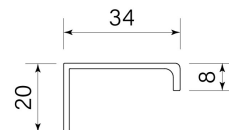

PRODUCT SPECIFICATION

36047
LIP PULL 150

FEATURES

- Brass construction
- Fastens to inside of door
- Max 20mm panel thickness
- Overall length 150 mm

BATHROOM COLLECTIVE

Phone Number: (02) 9011-5711