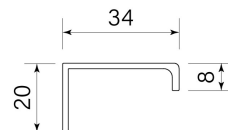

PRODUCT SPECIFICATION

36048
LIP PULL 200

FEATURES

- Brass construction
- Fastens to inside of door
- Max 20mm panel thickness
- Overall length 200 mm

BATHROOM COLLECTIVE

Phone Number: (02) 9011-5711