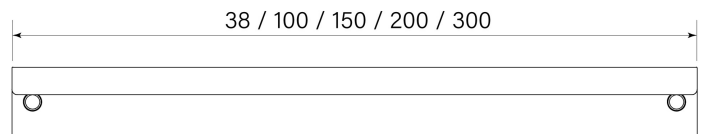

PRODUCT SPECIFICATION

36048
LIP PULL 200

FEATURES

- Brass construction
- Fastens to inside of door
- Max 20mm panel thickness
- Overall length 200 mm

BATHROOM COLLECTIVE

Phone Number: (02) 9011-5711