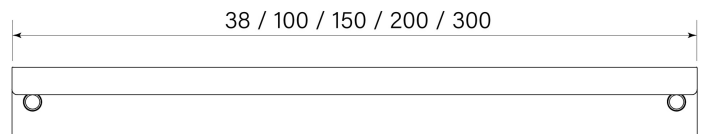

PRODUCT SPECIFICATION

36049
LIP PULL 300

FEATURES

- Brass construction
- Fastens to inside of door
- Max 20mm panel thickness
- Overall length 300 mm

BATHROOM COLLECTIVE

Phone Number: (02) 9011-5711