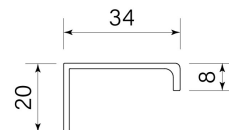

PRODUCT SPECIFICATION

36049
LIP PULL 300

FEATURES

- Brass construction
- Fastens to inside of door
- Max 20mm panel thickness
- Overall length 300 mm

BATHROOM COLLECTIVE

Phone Number: (02) 9011-5711