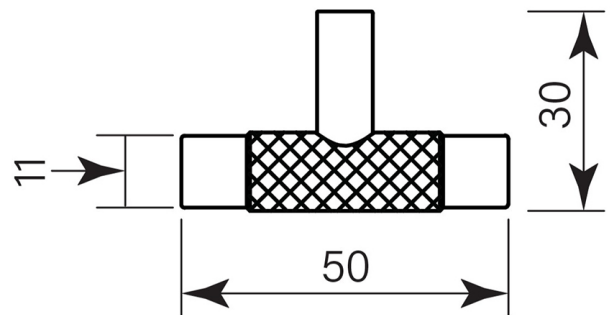

PRODUCT SPECIFICATION

36051

T BAR PULL CENTRE KNURL

FEATURES

- Brass construction
- Smart fixing to prevent twist

BATHROOM COLLECTIVE

Phone Number: (02) 9011-5711