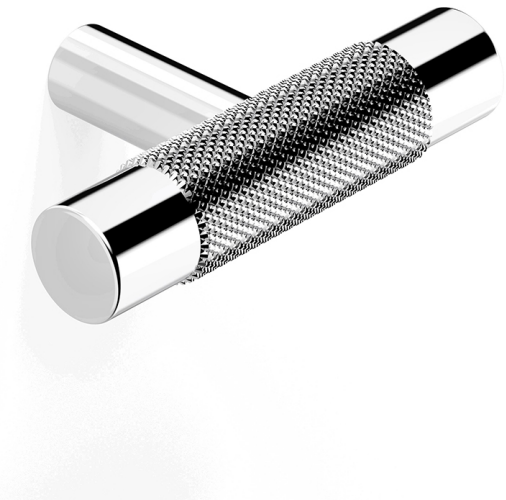

PRODUCT SPECIFICATION

36051

T BAR PULL CENTRE KNURL

FEATURES

- Brass construction
- Smart fixing to prevent twist

BATHROOM COLLECTIVE

Phone Number: (02) 9011-5711