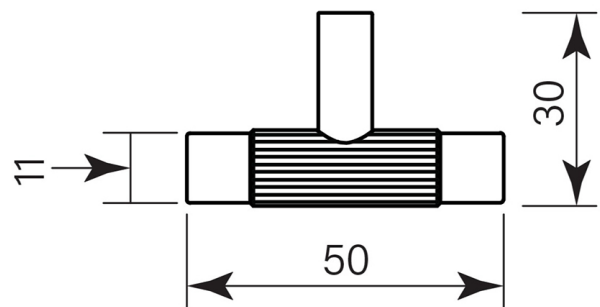

PRODUCT SPECIFICATION

36052

T BAR PULL CENTRE FLUTE

FEATURES

- Brass construction
- Smart fixing to prevent twist

**BATHROOM COLLECTIVE**

Phone Number: (02) 9011-5711