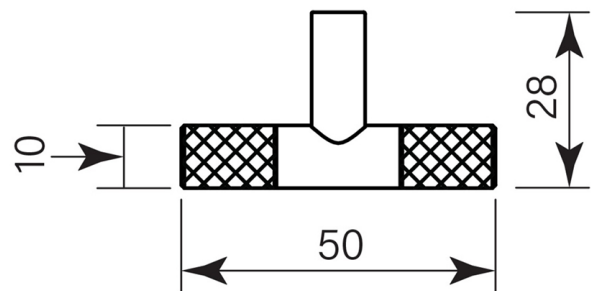

PRODUCT SPECIFICATION

36053

T BAR PULL END KNURL

FEATURES

- Brass construction
- Smart fixing to prevent twist

BATHROOM COLLECTIVE

Phone Number: (02) 9011-5711