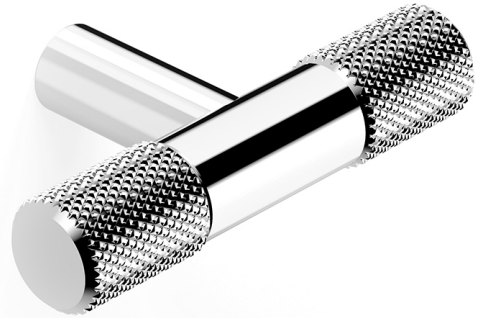

PRODUCT SPECIFICATION

36053

T BAR PULL END KNURL

FEATURES

- Brass construction
- Smart fixing to prevent twist

BATHROOM COLLECTIVE

Phone Number: (02) 9011-5711