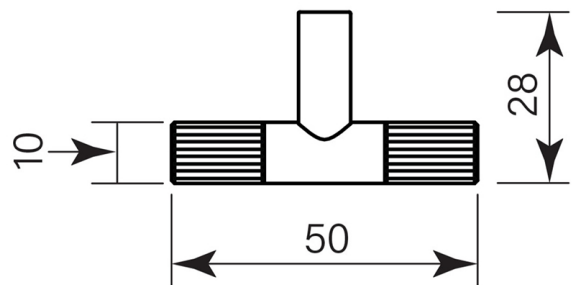

PRODUCT SPECIFICATION

36054

T BAR PULL END FLUTE

FEATURES

- Brass construction
- Smart fixing to prevent twist

BATHROOM COLLECTIVE

Phone Number: (02) 9011-5711