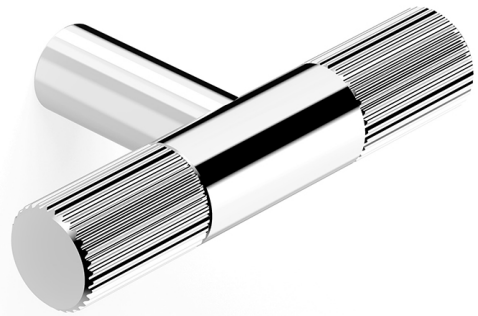

PRODUCT SPECIFICATION

36054

T BAR PULL END FLUTE

FEATURES

- Brass construction
- Smart fixing to prevent twist

BATHROOM COLLECTIVE

Phone Number: (02) 9011-5711