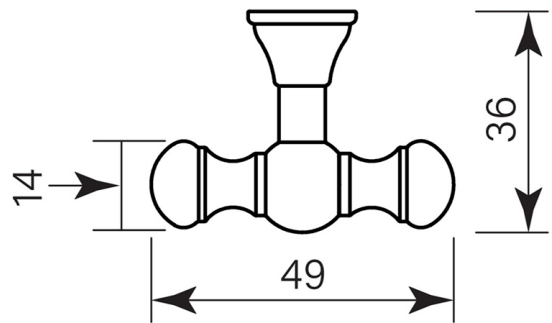

PRODUCT SPECIFICATION

36055
T BAR PULL CLASSIC

FEATURES

- Brass construction
- Smart fixing to prevent twist

BATHROOM COLLECTIVE

Phone Number: (02) 9011-5711