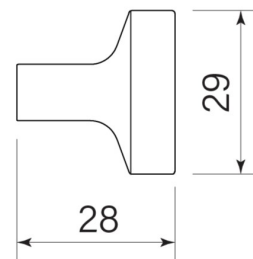

PRODUCT SPECIFICATION

36056

ROUND PULL 29 SMOOTH

FEATURES

— Brass construction

BATHROOM COLLECTIVE

Phone Number: (02) 9011-5711