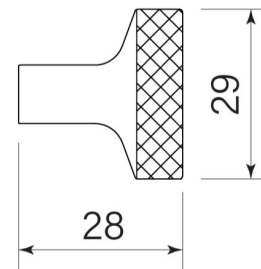

PRODUCT SPECIFICATION

**36057**  
ROUND PULL 29 KNURL

FEATURES

— Brass construction

**BATHROOM COLLECTIVE**

Phone Number: (02) 9011-5711