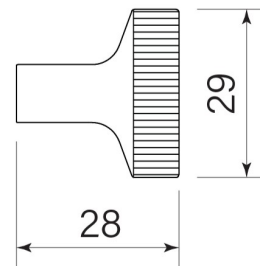

PRODUCT SPECIFICATION

36058
ROUND PULL 29 FLUTE

FEATURES

— Brass construction

BATHROOM COLLECTIVE

Phone Number: (02) 9011-5711