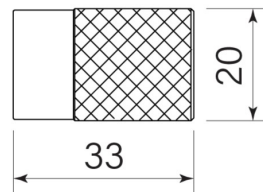

PRODUCT SPECIFICATION

36059
ROUND PULL 20 KNURL

FEATURES

— Brass construction

BATHROOM COLLECTIVE

Phone Number: (02) 9011-5711