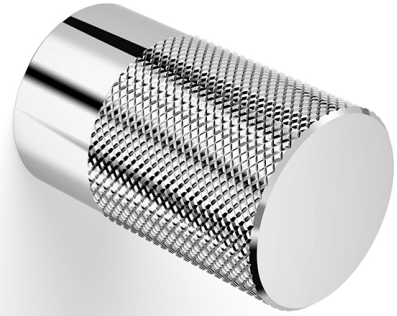

PRODUCT SPECIFICATION

36059
ROUND PULL 20 KNURL

FEATURES

— Brass construction

BATHROOM COLLECTIVE

Phone Number: (02) 9011-5711