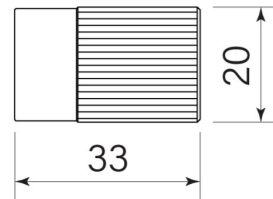

PRODUCT SPECIFICATION

36060
ROUND PULL 20 FLUTE

FEATURES

— Brass construction

BATHROOM COLLECTIVE

Phone Number: (02) 9011-5711