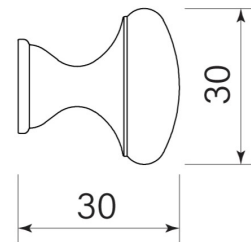

PRODUCT SPECIFICATION

**36061**  
ROUND PULL CLASSIC

FEATURES

— Brass construction

**BATHROOM COLLECTIVE**

Phone Number: (02) 9011-5711