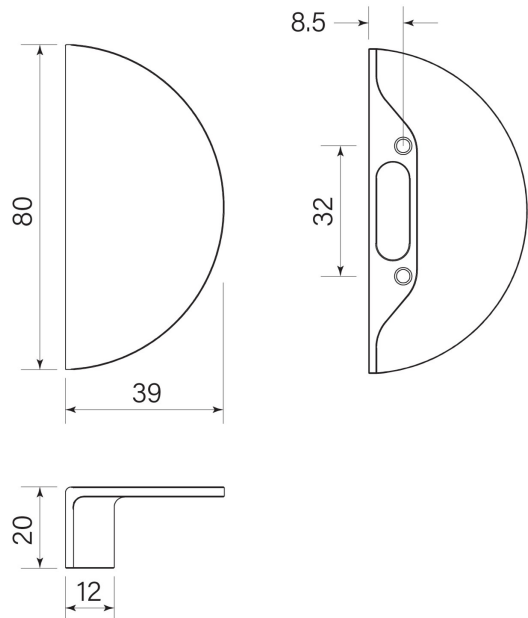

PRODUCT SPECIFICATION

36062
HALF DISC PULL

FEATURES

- Brass construction
- Mounts to surface of panel

BATHROOM COLLECTIVE

Phone Number: (02) 9011-5711