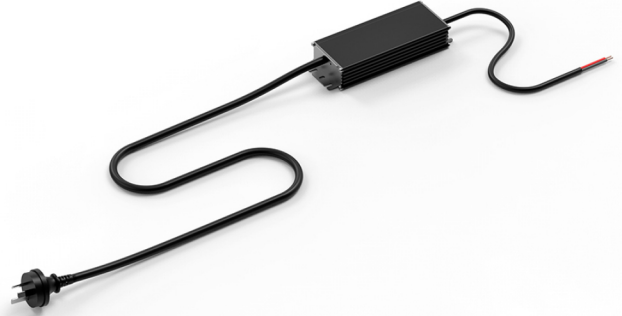

PRODUCT SPECIFICATION

**35260**

**HEATED RAIL LOW VOLTAGE POWER SUPPLY**

FEATURES

- Low voltage (12v) 8amp supply
- Mount in accessible roof space above rail
- Powers up to 5 heated rails
- Plugs into standard 3 pin GPO
- Available 1 March 2023