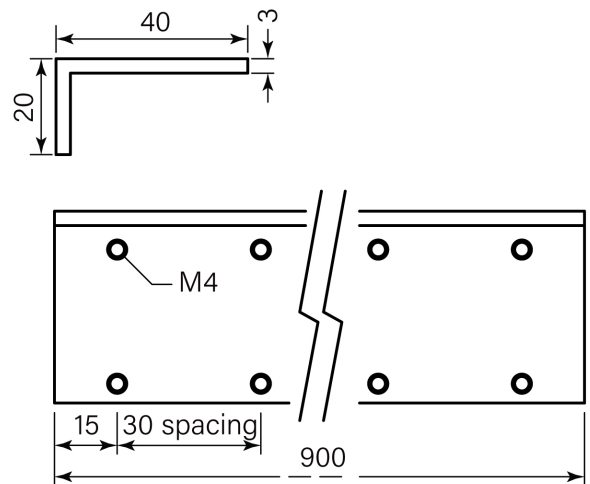

PRODUCT SPECIFICATION

35261

IN-WALL SPACING TRACK KIT

FEATURES

- Optional in-wall spacing track for heated rails
- Easy accurate spacing and alignment for where multiple rails are installed to form a "ladder"
- Pre-tapped and spaced fixing holes. Collate with in wall body to provide 10mm space increments
- Fixing screws provided