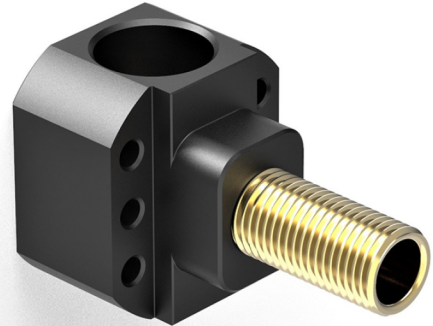

PRODUCT SPECIFICATION

35262

HEATED RAIL IN-WALL BODY

FEATURES

- 1 required per each heated rail
- Mounts inside wall and provides sturdy mount
- Low voltage power feeds through body
- Fixing screws provided