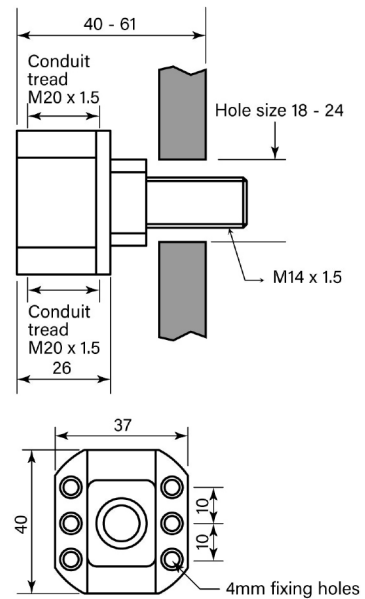

PRODUCT SPECIFICATION

35262

HEATED RAIL IN-WALL BODY

FEATURES

- 1 required per each heated rail
- Mounts inside wall and provides sturdy mount
- Low voltage power feeds through body
- Fixing screws provided