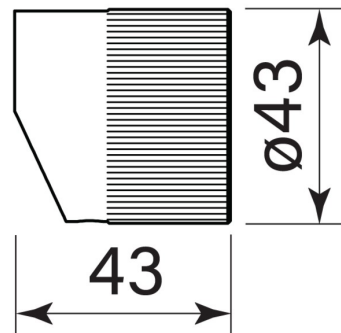

PRODUCT SPECIFICATION

34390

PEGASI UPWARD NO PIN HANDLE, FLUTED

FEATURES

- Clean minimalist style with no pin
- Solid brass construction
- Comes with fixing screw
- Tilt back and twist to control mixer tap
- Fits 35mm Faucet Strommen ceramic valve cartridges
- Fits Pegasi and Zeos mixers with Upward oriented handles
- Fine fluted texture on handle
- Available 1 March 2023