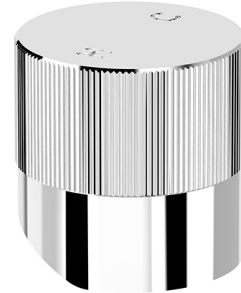

PRODUCT SPECIFICATION

34391

PEGASI FORWARD NO PIN HANDLE, FLUTED

FEATURES

- Clean minimalist style with no pin
- Solid brass construction
- Comes with fixing screw
- Tilt back and twist to control mixer tap
- Fits 35mm Faucet Strommen ceramic valve cartridges
- Fits Pegasi and Zeos mixers with Forward oriented handles
- Fine fluted texture on handle
- Available 1 March 2023