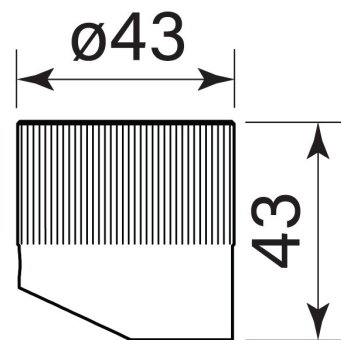

PRODUCT SPECIFICATION

34391

PEGASI FORWARD NO PIN HANDLE, FLUTED

FEATURES

- Clean minimalist style with no pin
- Solid brass construction
- Comes with fixing screw
- Tilt back and twist to control mixer tap
- Fits 35mm Faucet Strommen ceramic valve cartridges
- Fits Pegasi and Zeos mixers with Forward oriented handles
- Fine fluted texture on handle
- Available 1 March 2023