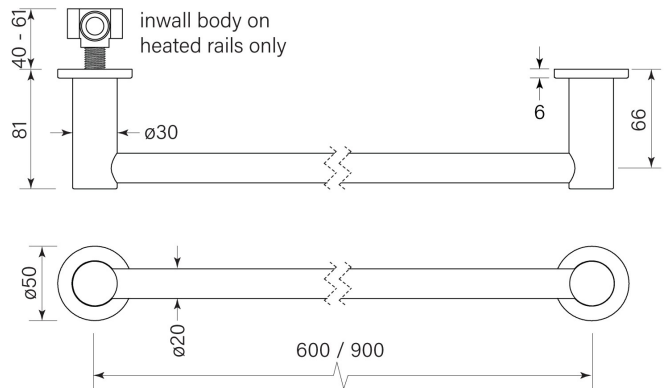

PRODUCT SPECIFICATION

35230

PEGASI HEATED TOWEL RAIL 900

FEATURES

- Brass construction
- 900 centres
- Shorter rail available on request
- Power supply (35260) sold separately
- Inwall body (35262) sold separately