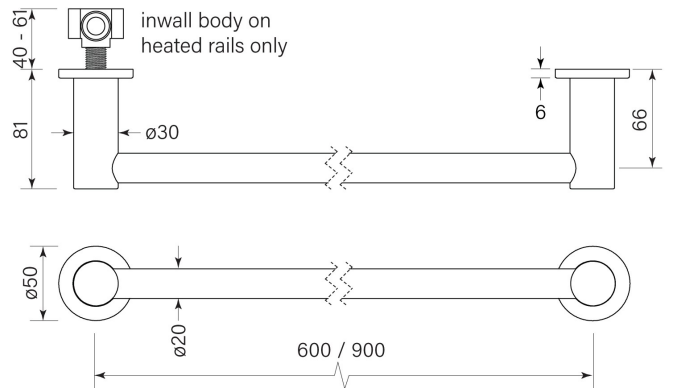

PRODUCT SPECIFICATION

35231

PEGASI HEATED TOWEL RAIL 600

FEATURES

- Brass construction
- 600 centres
- Shorter rail available on request
- Power supply (35260) sold separately
- Inwall body (35262) sold separately