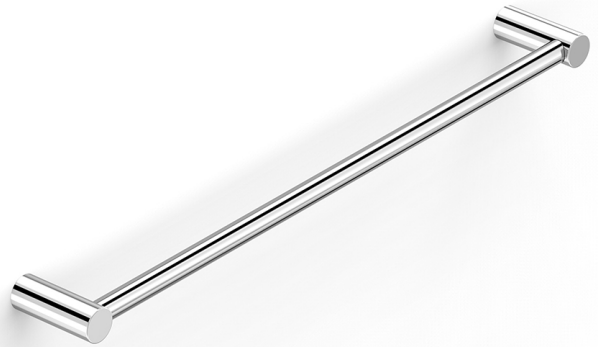

PRODUCT SPECIFICATION

35232

PEGASI NF HEATED TOWEL RAIL 900

FEATURES

- Brass construction
- 900 centres
- Shorter rail available on request
- Power supply (35260) sold separately
- Inwall body (35262) sold separately