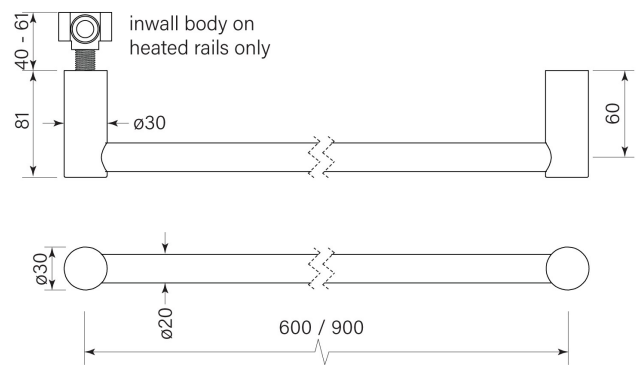

PRODUCT SPECIFICATION

35232

PEGASI NF HEATED TOWEL RAIL 900

FEATURES

- Brass construction
- 900 centres
- Shorter rail available on request
- Power supply (35260) sold separately
- Inwall body (35262) sold separately