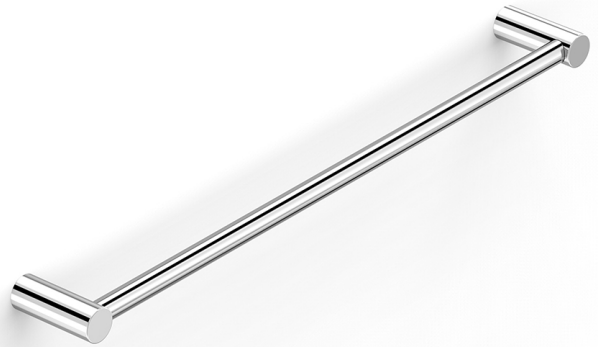

PRODUCT SPECIFICATION

35233

PEGASI NF HEATED TOWEL RAIL 600

FEATURES

- Brass construction
- 600 centres
- Shorter rail available on request
- Power supply (35260) sold separately
- Inwall body (35262) sold separately