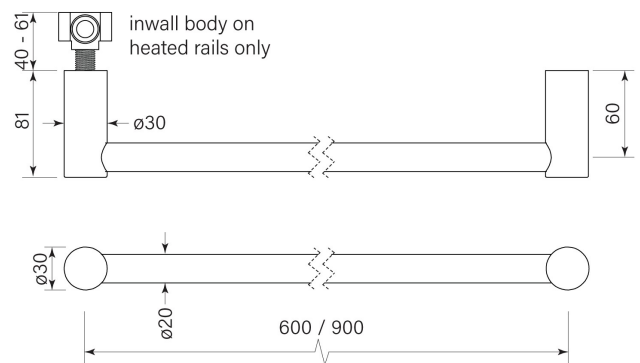

PRODUCT SPECIFICATION

35233

PEGASI NF HEATED TOWEL RAIL 600

FEATURES

- Brass construction
- 600 centres
- Shorter rail available on request
- Power supply (35260) sold separately
- Inwall body (35262) sold separately