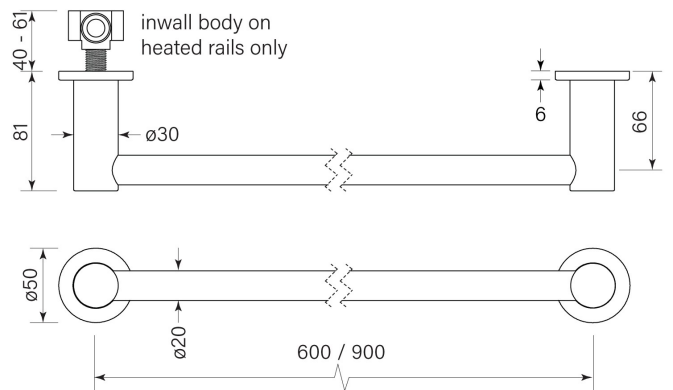

PRODUCT SPECIFICATION

35240

PEGASI NON-HEATED TOWEL RAIL 900

FEATURES

- Not heated, matches size of heated rails
- Brass construction
- 900 centres
- Shorter rail available on request

BATHROOM COLLECTIVE

Phone Number: (02) 9011-5711