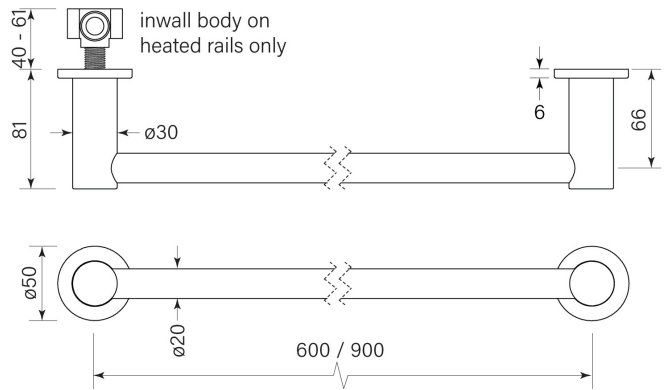

PRODUCT SPECIFICATION

35241

PEGASI NON-HEATED TOWEL RAIL 600

FEATURES

- Not heated, matches size of heated rails
- Brass construction
- 600 centres
- Shorter rail available on request

**BATHROOM COLLECTIVE**