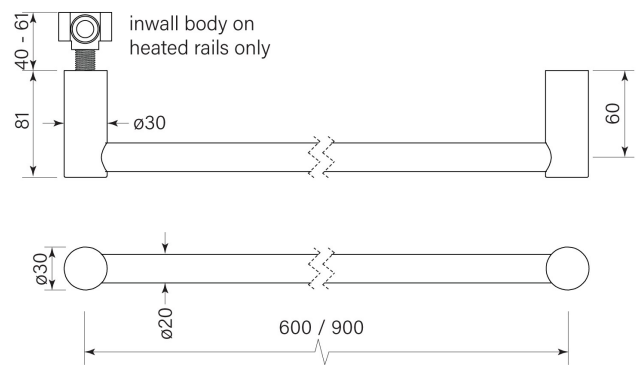

PRODUCT SPECIFICATION

35242

PEGASI NF NON-HEATED TOWEL RAIL 900

FEATURES

- Not heated, matches size of heated rails
- Brass construction
- 900 centres
- Shorter rail available on request

BATHROOM COLLECTIVE