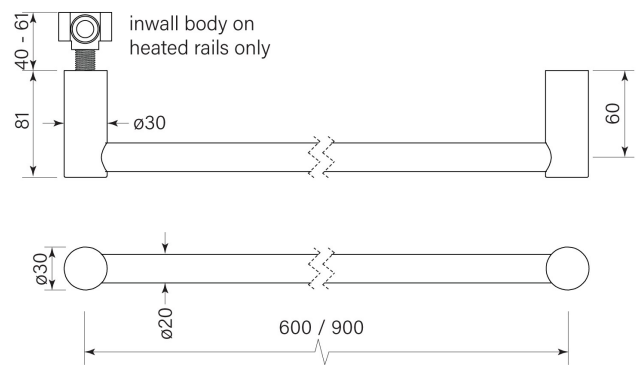

PRODUCT SPECIFICATION

35243

PEGASI NF NON-HEATED TOWEL RAIL 600

FEATURES

- Not heated, matches size of heated rails
- Brass construction
- 600 centres
- Shorter rail available on request

**BATHROOM COLLECTIVE**