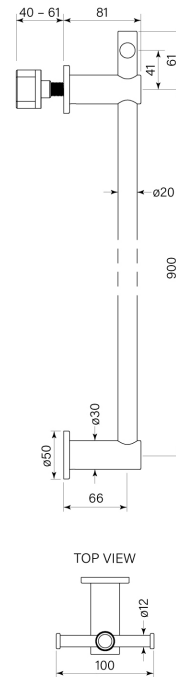

PRODUCT SPECIFICATION

35251

PEGASI VERTICAL HEATED TOWEL RAIL W TBAR

FEATURES

- Brass construction
- Power supply (35260) sold separately
- Inwall body (35262) sold separately
- 900mm centres
- T-bar for extra hanging space