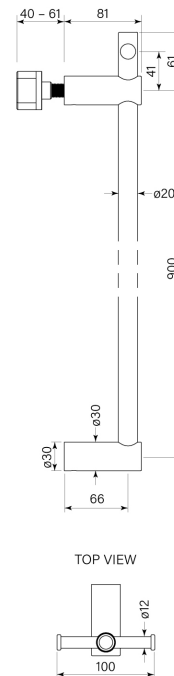

PRODUCT SPECIFICATION

35253

PEGASI NF VERTICAL HEATED TOWEL RAIL W TBAR

FEATURES

- Brass construction
- Power supply (35260) sold separately
- Inwall body (35262) sold separately
- 900mm centres
- T-bar for extra hanging space