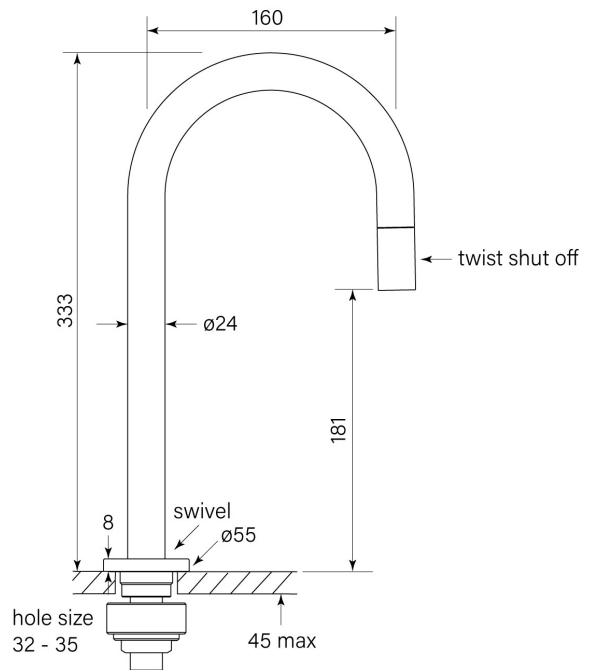

PRODUCT SPECIFICATION

35330
PEGASI PREP TAP

FEATURES

- Spout and tap all in 1 with nozzle mounted shut off
- Swivel spout with tall clearance
- Cold only or hot only water supply
- Bar or kitchen prep applications