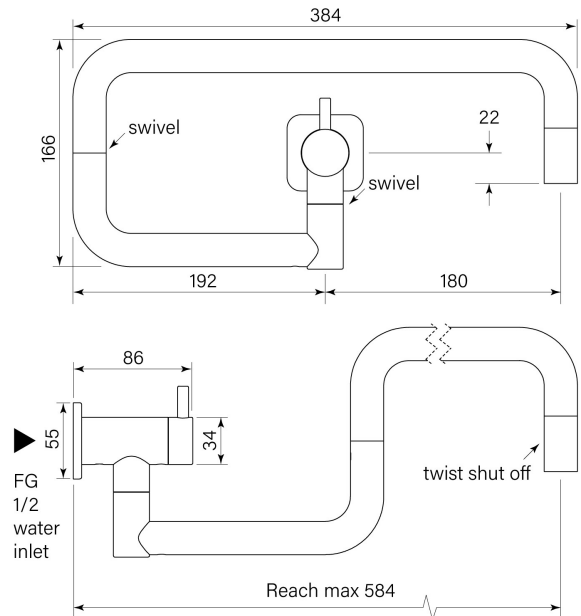

# 35141 ZEOS POT FILLER WALL

FEATURES

- Sleek design all brass construction
- Hot only or cold only supply
- Dual shut off valves
- Double swing arm for 584 reach to cover cooktop