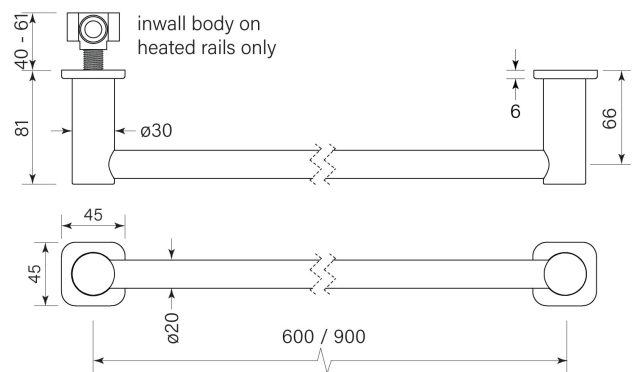

PRODUCT SPECIFICATION

35234

ZEOS HEATED TOWEL RAIL 900

FEATURES

- Brass construction
- 900 centres
- Shorter rail available on request
- Power supply (35260) sold separately
- Inwall body (35262) sold separately