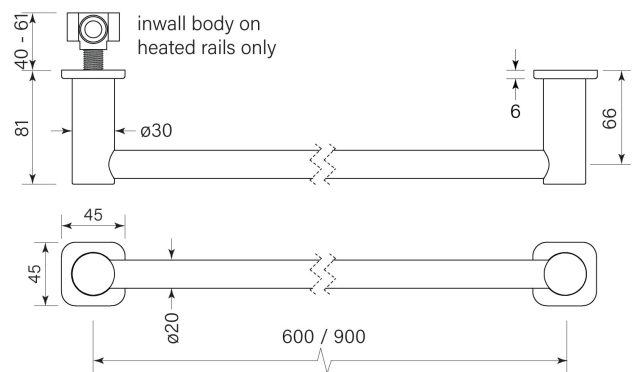

PRODUCT SPECIFICATION

35235

ZEOS HEATED TOWEL RAIL 600

FEATURES

- Brass construction
- 600 centres
- Shorter rail available on request
- Power supply (35260) sold separately
- Inwall body (35262) sold separately