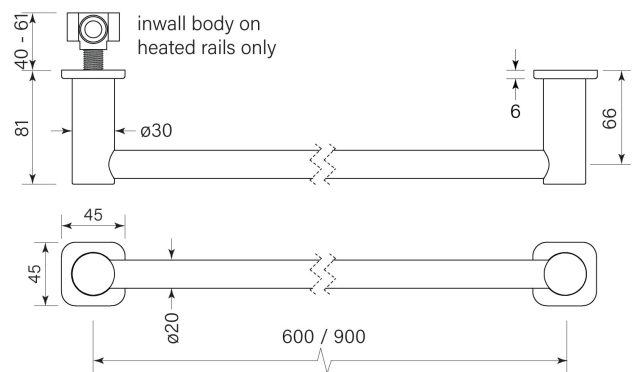

PRODUCT SPECIFICATION

35244

ZEOS NON-HEATED TOWEL RAIL 900

FEATURES

- Not heated, matches size of heated rails
- Brass construction
- 900 centres
- Shorter rail available on request

BATHROOM COLLECTIVE

Phone Number: (02) 9011-5711