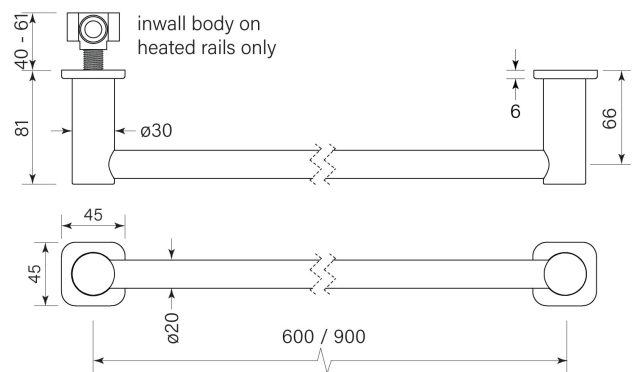

PRODUCT SPECIFICATION

35245

ZEOS NON-HEATED TOWEL RAIL 600

FEATURES

- Not heated, matches size of heated rails
- Brass construction
- 600 centres
- Shorter rail available on request

BATHROOM COLLECTIVE

Phone Number: (02) 9011-5711