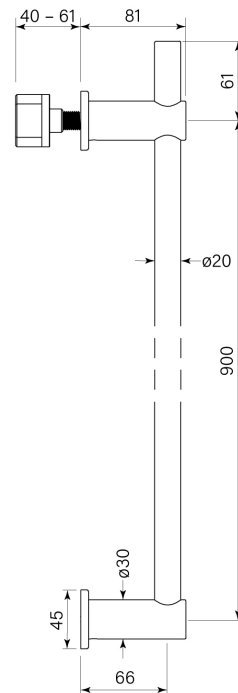

PRODUCT SPECIFICATION

35254

ZEOS VERTICAL HEATED TOWEL RAIL

FEATURES

- Brass construction
- Power supply (35260) sold separately
- Inwall body (35262) sold separately
- 900mm centres

**BATHROOM COLLECTIVE**