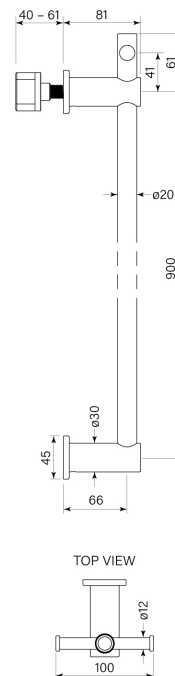

PRODUCT SPECIFICATION

35255

ZEOS VERTICAL HEATED TOWEL RAIL W TBAR

FEATURES

- Brass construction
- Power supply (35260) sold separately
- Inwall body (35262) sold separately
- 900mm centres
- T-bar for extra hanging space